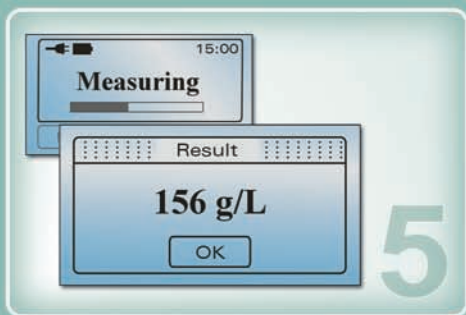

Hemo_Family

Hemo_Control | Hemo_Speed | Hemo_Vet
Short instruction

EKF
DIAGNOSTIC

HEMO-FAMILY

EKF-diagnostic GmbH
Ebendorfer Chaussee 3
Technologiepark Ostfalen
D-39179 Barleben/Magdeburg

Version 1.0-05/2010
Subject to technical modifications
3000-9021-0057